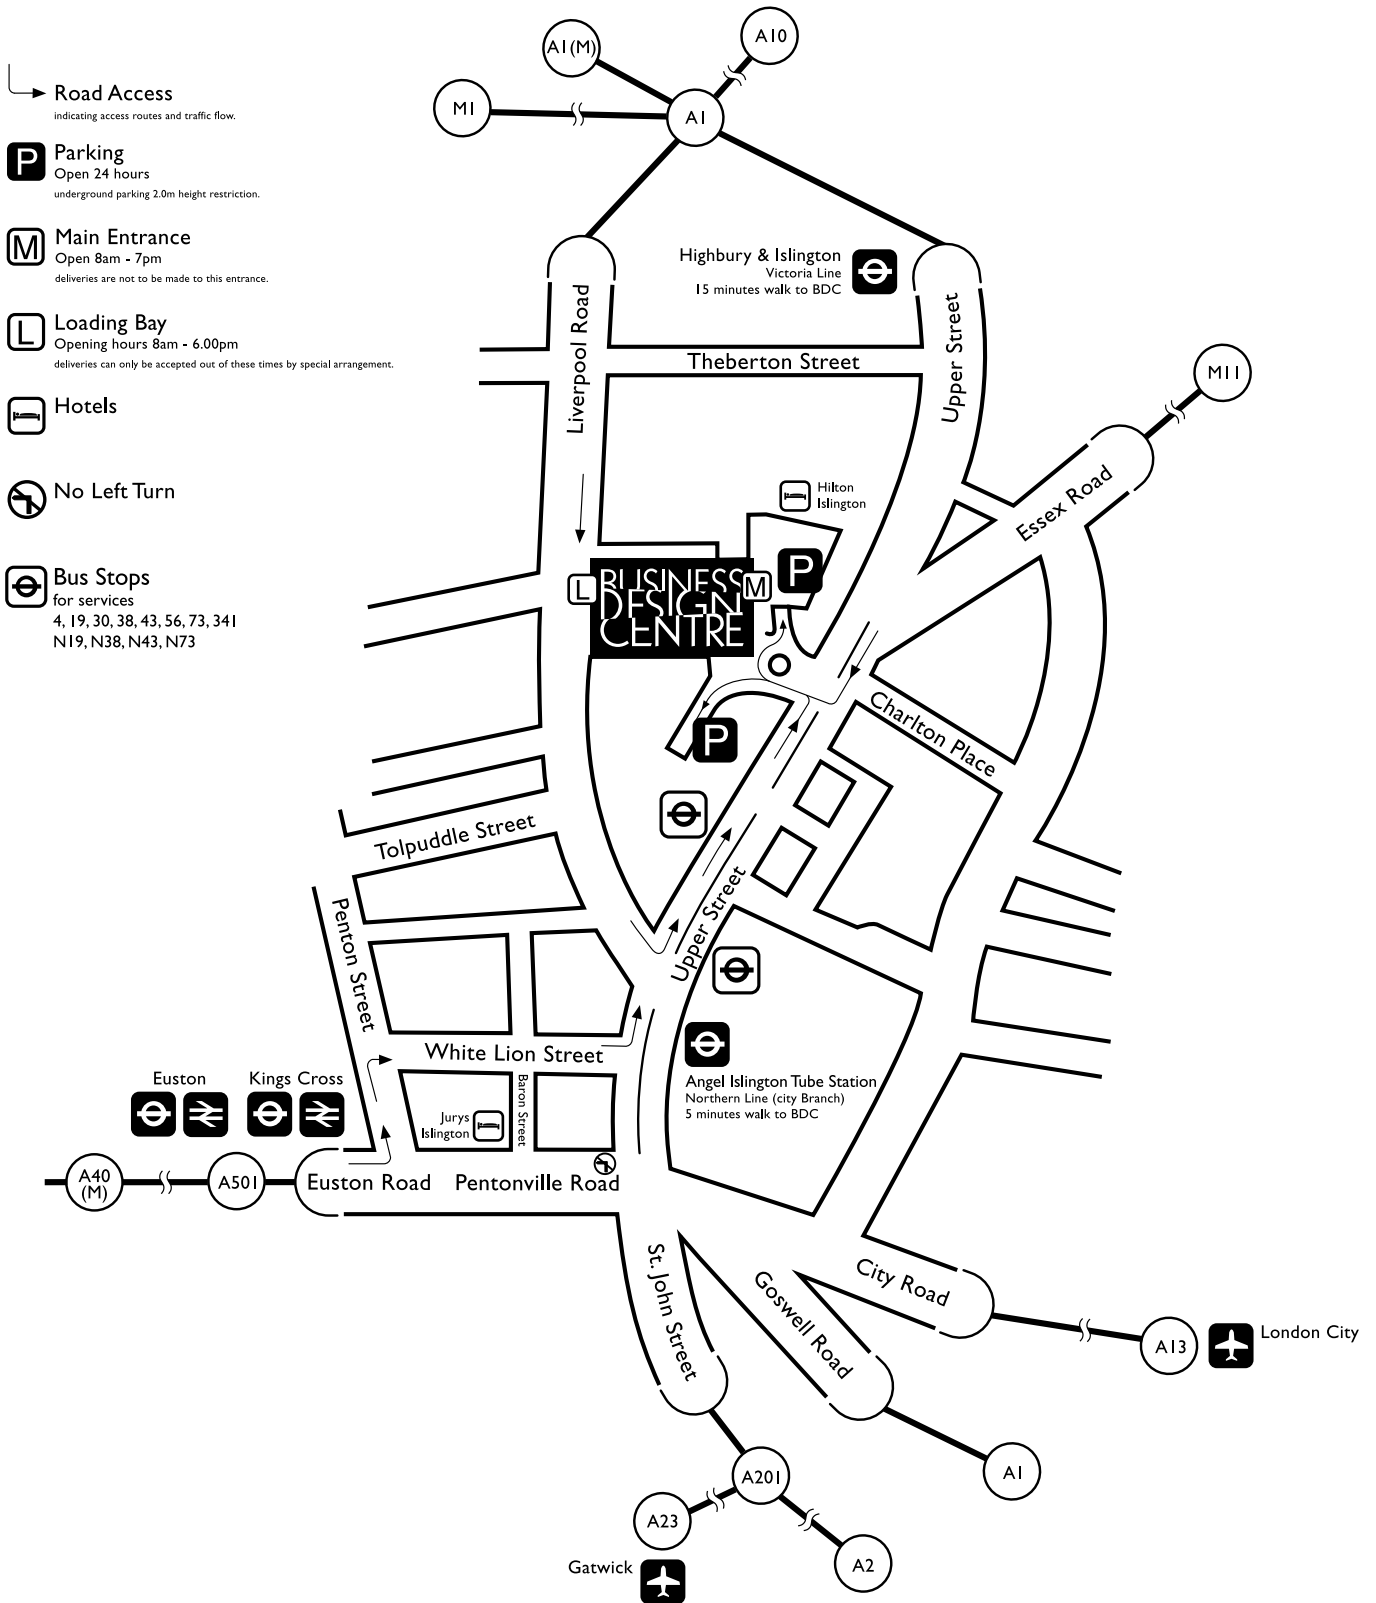

Location Map

Business Design Centre
 52 Upper Street
 London N1 0QH

Tel +44 (0)20 7359 3535 Fax +44 (0)20 7288 6444

www.businessdesigncentre.co.uk